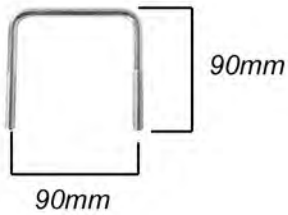

Supplied fittings

Optional T-track fittings

1100mm Length

800mm Width

- Colour - Black/ silver**
- Finish - Fabric**
- Capacity - 280 litres**
- Opens from - Side/ rear opening**
- Opening struts - N/A**
- Locking system - Pad locks provided**
- T-track - Adapter available seperately**
- Weight - 7kg**
- Max load capacity - 50kg**
- Fits bars up to- 80mm W x 35mm D**
- Internal Width - 760mm**
- Internal length - 1070mm**
- Length of guarantee - 5 yrs**