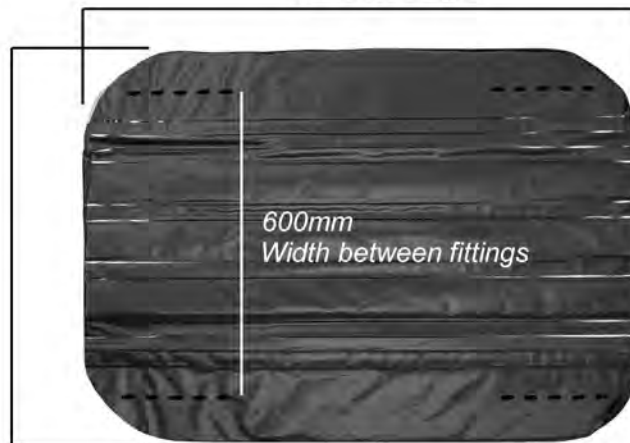

Supplied fittings

Optional T-track fittings

1100mm Length

800mm Width

- Colour - Black/ silver**
- Finish - Fabric**
- Capacity - 280 litres**
- Opens from - Side/ rear opening**
- Opening struts - N/A**
- Locking system - Pad locks provided**
- T-track - Adapter available seperately**
- Weight - 7kg**
- Max load capacity - 50kg**
- Fits bars up to- 80mm W x 35mm D**
- Internal Width - 760mm**
- Internal length - 1070mm**
- Length of guarantee - 5 yrs**